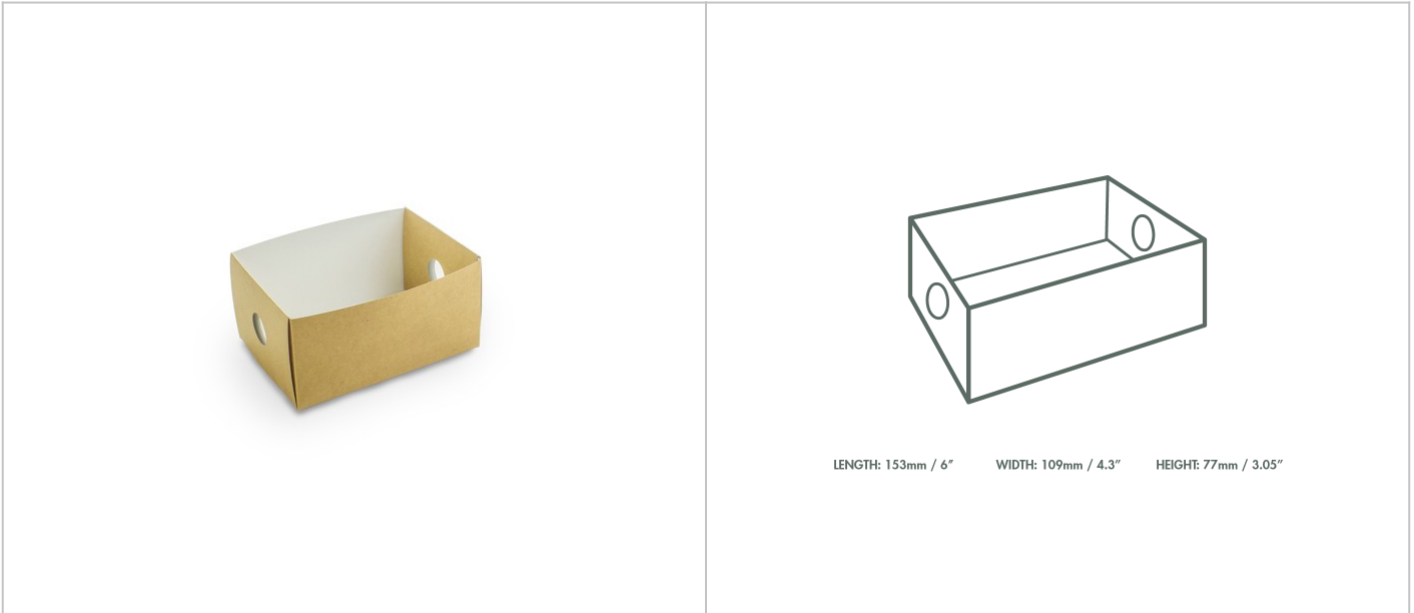

Product name Platter box eighth insert

Product code VWEIGHTIN

Product description	A card insert tray to separate foods. Fit 4 into Vegware's 'regular' platter boxes, or 8 into the 'large'. Ideal for outside catering. Easy to assemble. Divide meat from veggie, or standard from gluten free. Sustainable board with a grease-resistant coating. Brown kraft colour. Award-winning quality by Vegware, made from plants. Commercially compostable where accepted.
----------------------------	---

Case count	50
Pack size	50
Packs per case	1
Product dimensions	Length: 153mm Width: 109mm Height: 77mm Weight: 21.66g

Case length (mm)	450
Case width Case width (mm)	260
Case depth Case depth (mm)	235
Case volume (m³)	0.028
UK pallet count	30
EU pallet count	30